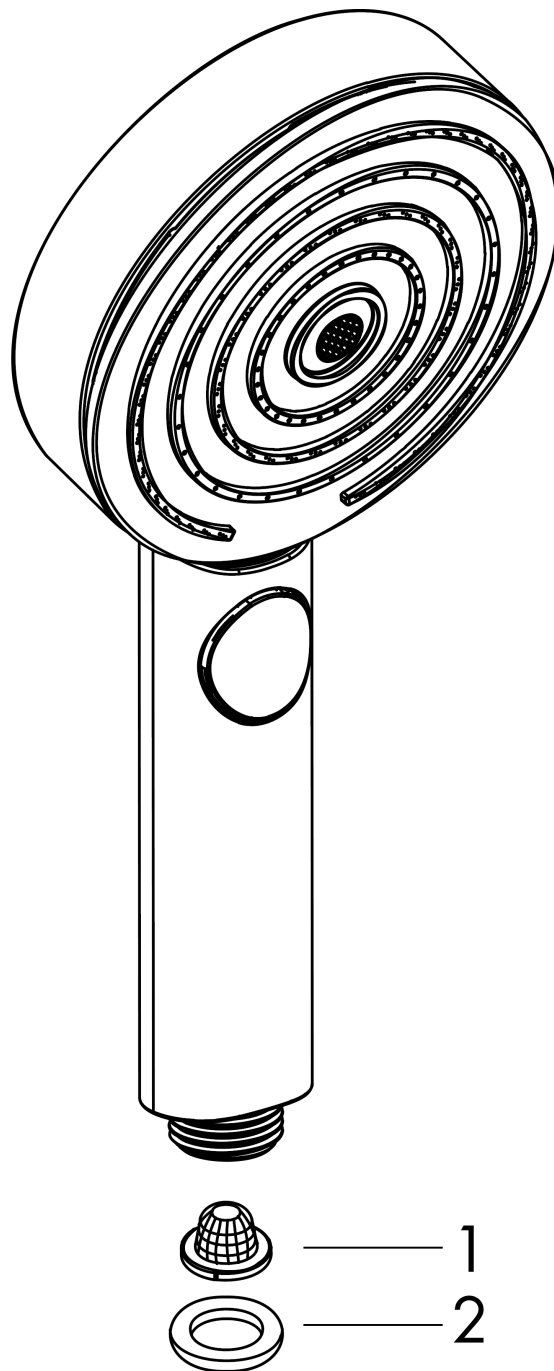

**Pulsify Select S**  
**Handshower 105 3-Jet Relaxation 1.75 GPM**  
 Finishes : **matte black** Part no. : **24112671**

**Description**

**Features**

- Spray modes: PowderRain, IntenseRain, Pulsating Massage
- Select button for comfortable alternation of spray modes
- Spray face finish: Graphite
- Flow: 1.75 GPM (6.6 L/Min)

**Item details**

List Price \$ 114.00

**Technology**

**Design awards**

reddot winner 2021

**Compliance**

**Product image**

**Scale drawing**

**Pulsify Select S**  
**Handshower 105 3-Jet Relaxation 1.75 GPM**  
Finishes : **matte black**    Part no. : **24112671**

Exploded drawing

Year of production: >11/21

**Pulsify Select S**  
**Handshower 105 3-Jet Relaxation 1.75 GPM**  
 Finishes : **matte black**    Part no. : **24112671**

**Spare parts list**

Year of production: >11/21

<b>Pos.</b>	<b>Description</b>	<b>Part no.</b>	<b>Price</b>	<b>PU</b>
1	filter	92672000	-	1
2	seal	98058000	-	1