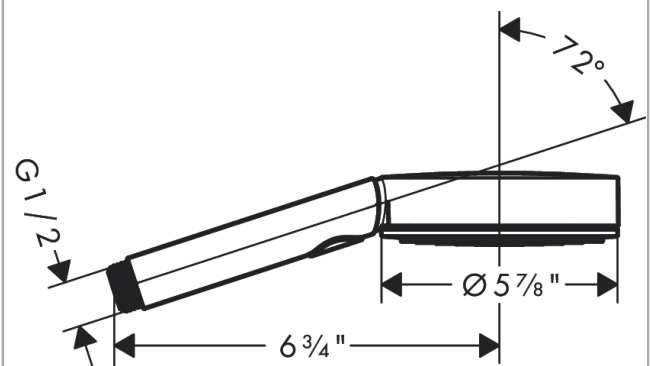

**Pulsify Select S**  
**Handshower 105 3-Jet Relaxation 1.75 GPM**  
 Finishes : **matte black** Part no. : **24112671**

**Description**

**Features**

- Spray modes: PowderRain, IntenseRain, Pulsating Massage
- Select button for comfortable alternation of spray modes
- Spray face finish: Graphite
- Flow: 1.75 GPM (6.6 L/Min)

**Item details**

List Price \$ 114.00

**Technology**

**Design awards**

reddot winner 2021

**Compliance**

**Product image**

**Scale drawing**